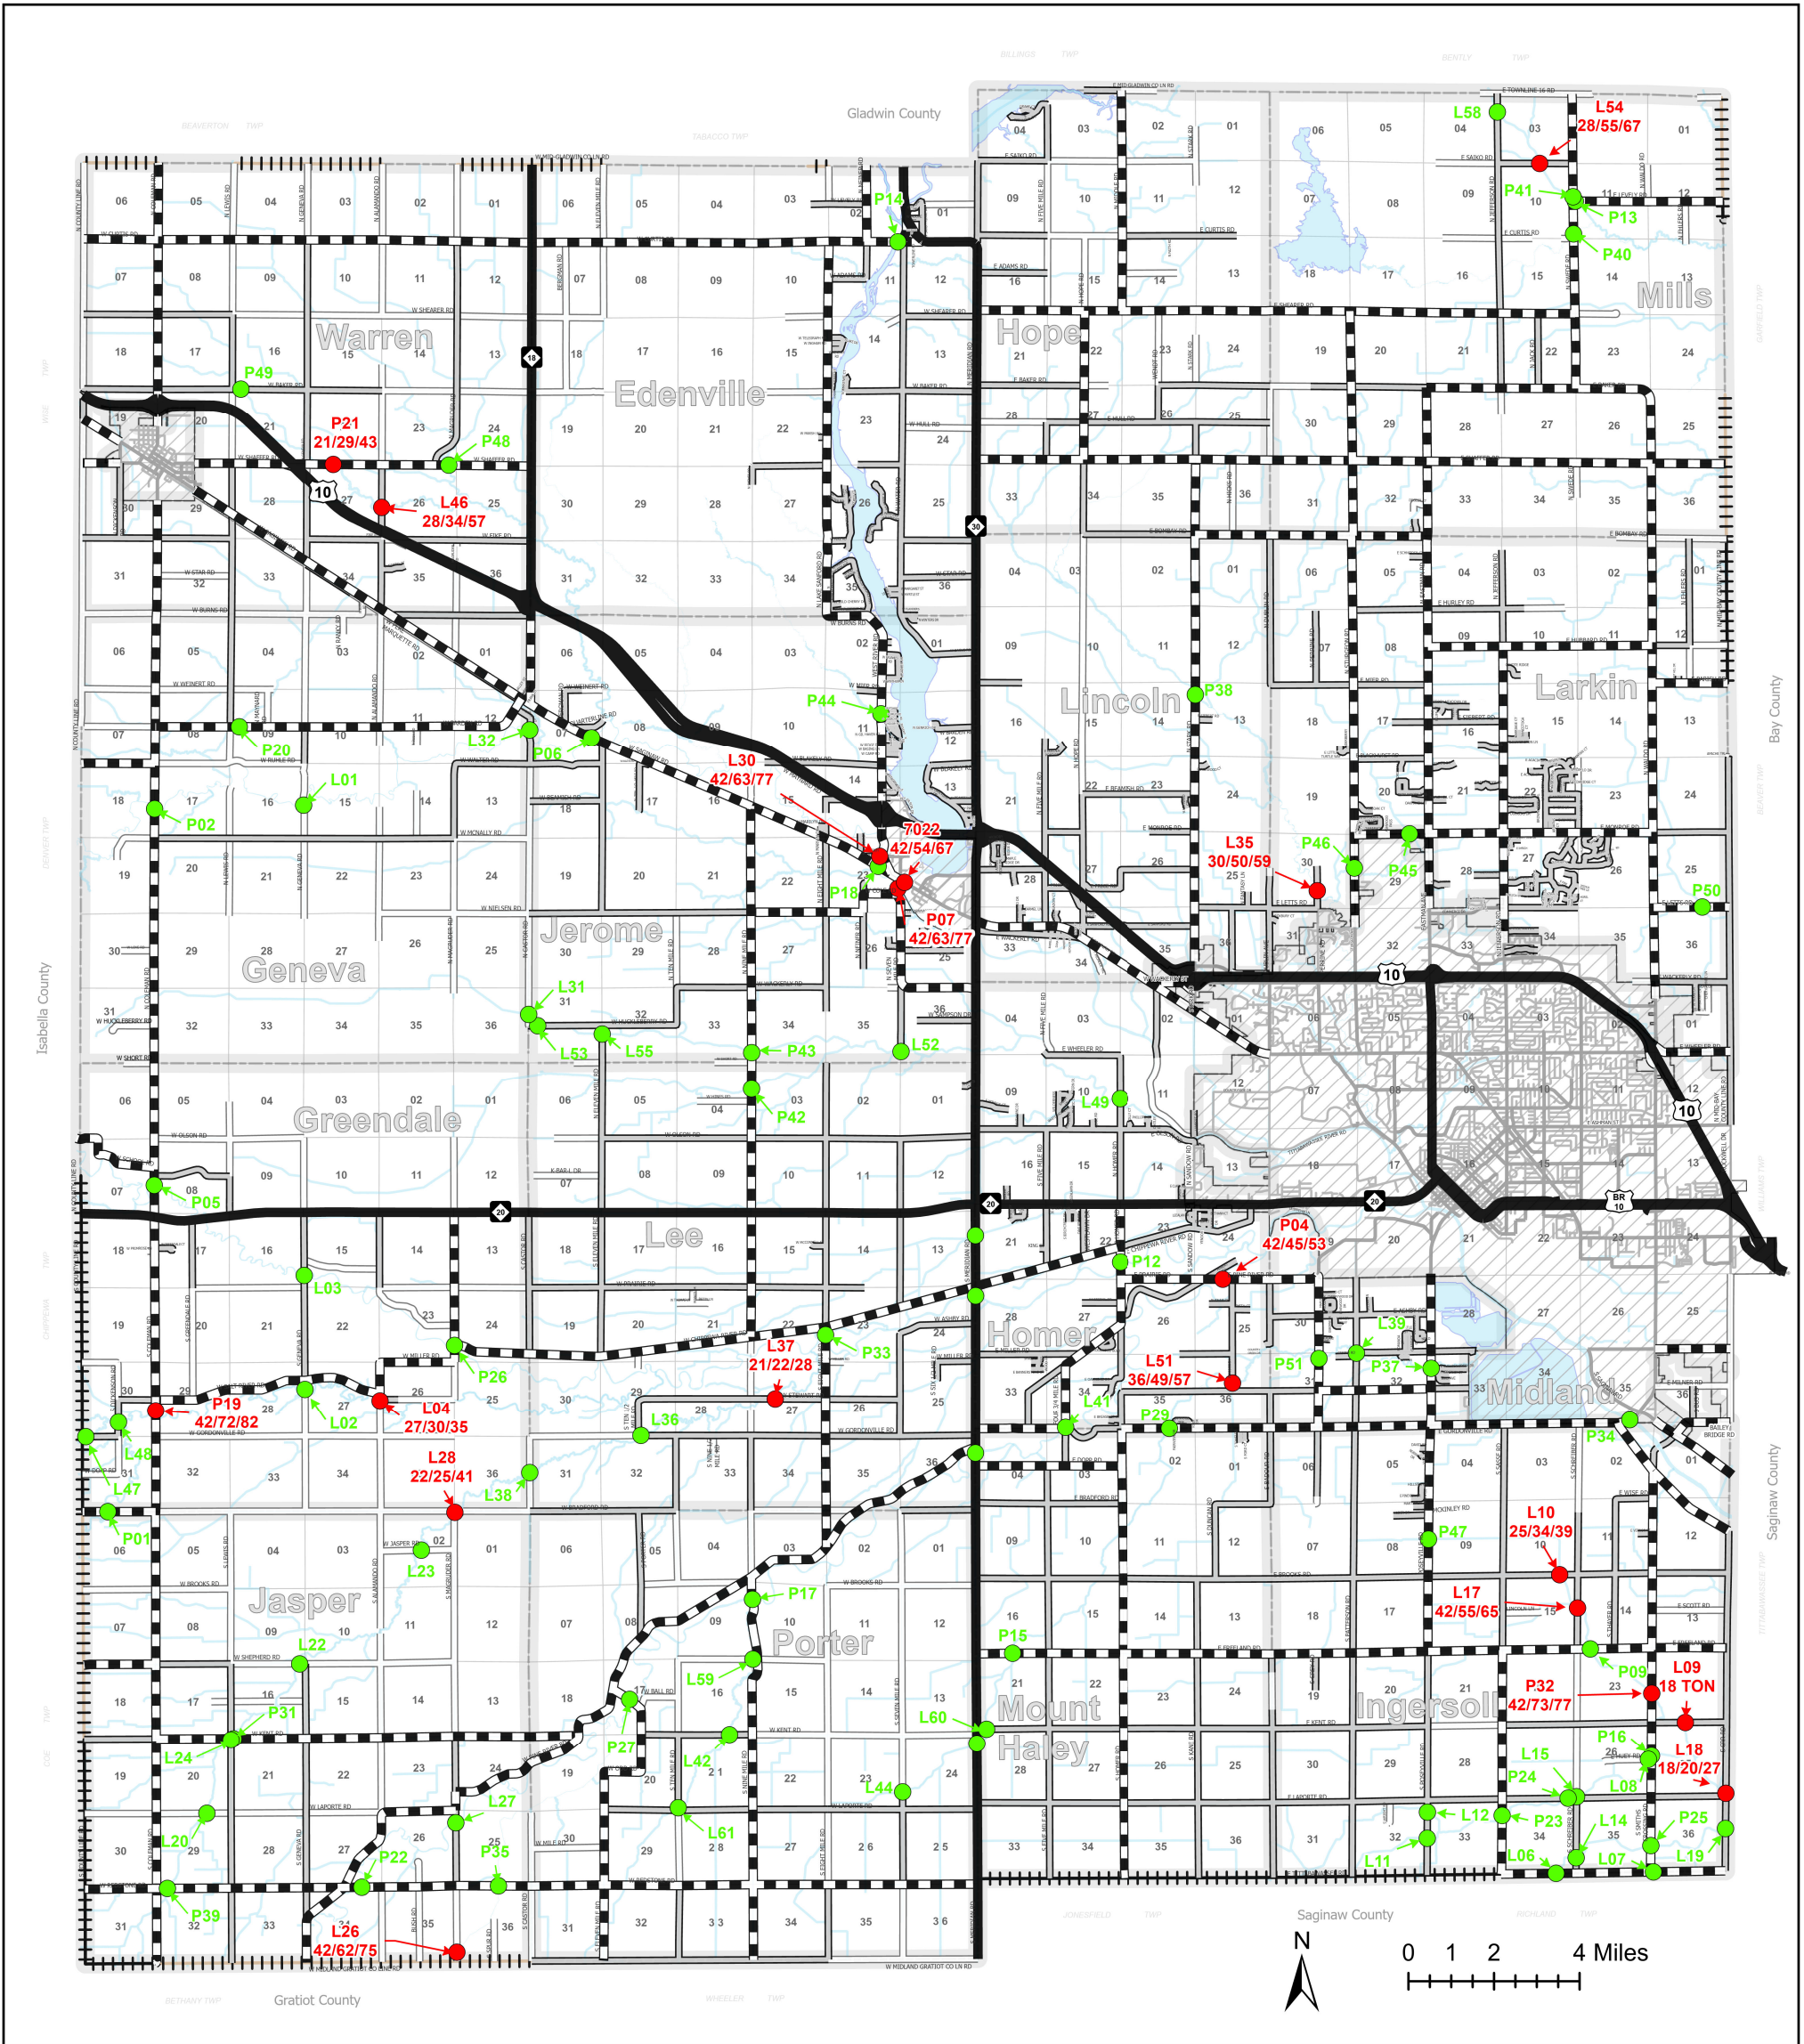

Midland County Road Commission 2023 Bridge Inventory and Status

ROADS	
STATE HIGHWAY	ADJACENT COUNTY - PAVED
PRIMARY	ADJACENT COUNTY - UNPAVED
COUNTY LOCAL - PAVED	CITY MAJOR
COUNTY LOCAL - UNPAVED	CITY MINOR

MCRC ID → **P35**

WEIGHT LIMIT → **42/60/77**

BRIDGE STATUS	
	NO WEIGHT RESTRICTION
	WEIGHT RESTRICTED

Midland County Road Commission
 2334 North Meridian Road
 Sanford, Michigan 48657
 Office: 989-687-9060 Fax: 989-687-9121