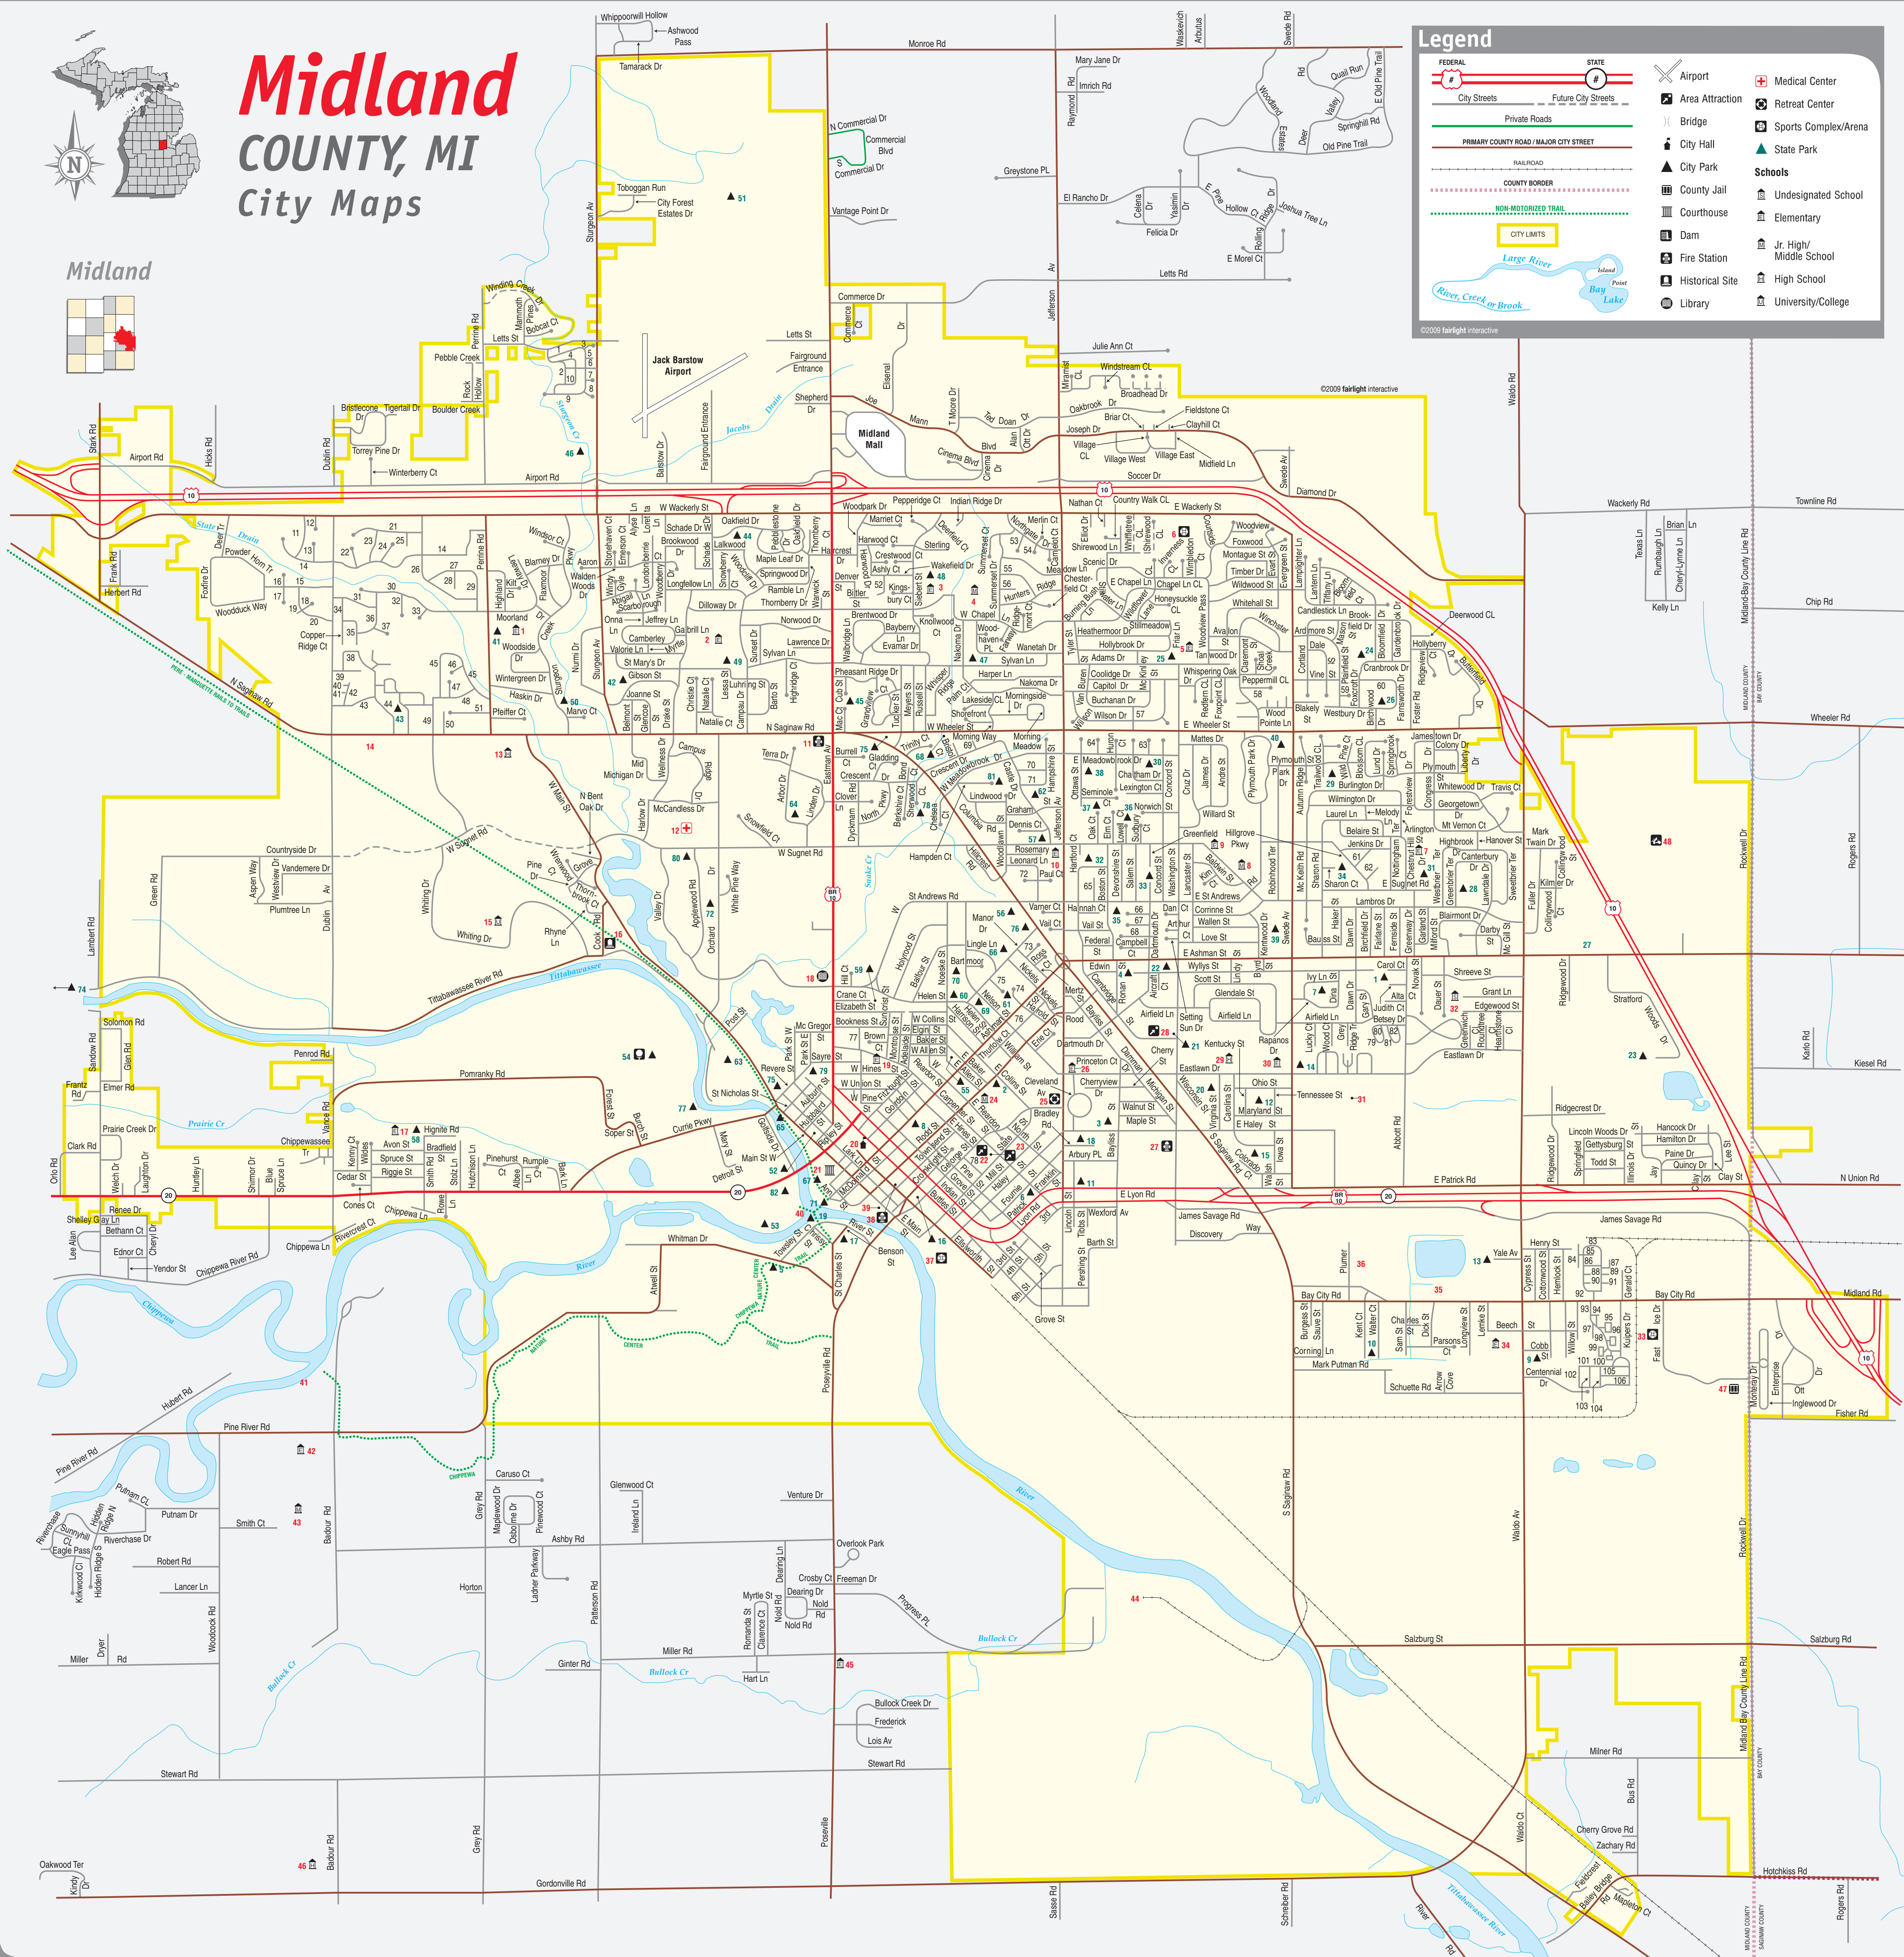

Midland COUNTY, MI City Maps

Midland

Legend

FEDERAL	STATE	Airport	Medical Center
City Streets	Future City Streets	Bridge	Retreat Center
Private Roads	PRIMARY COUNTY ROAD / MAJOR CITY STREET	City Hall	Sports Complex/Arena
RAILROAD	COUNTY BORDER	City Park	State Park
NON-MOTORIZED TRAIL	CITY LIMITS	County Jail	Undesignated School
Large River	River, Creek or Brook	Courthouse	Elementary
Bay Lake		Fire Station	Jr. High/ Middle School
		Historical Site	High School
		Library	University/College