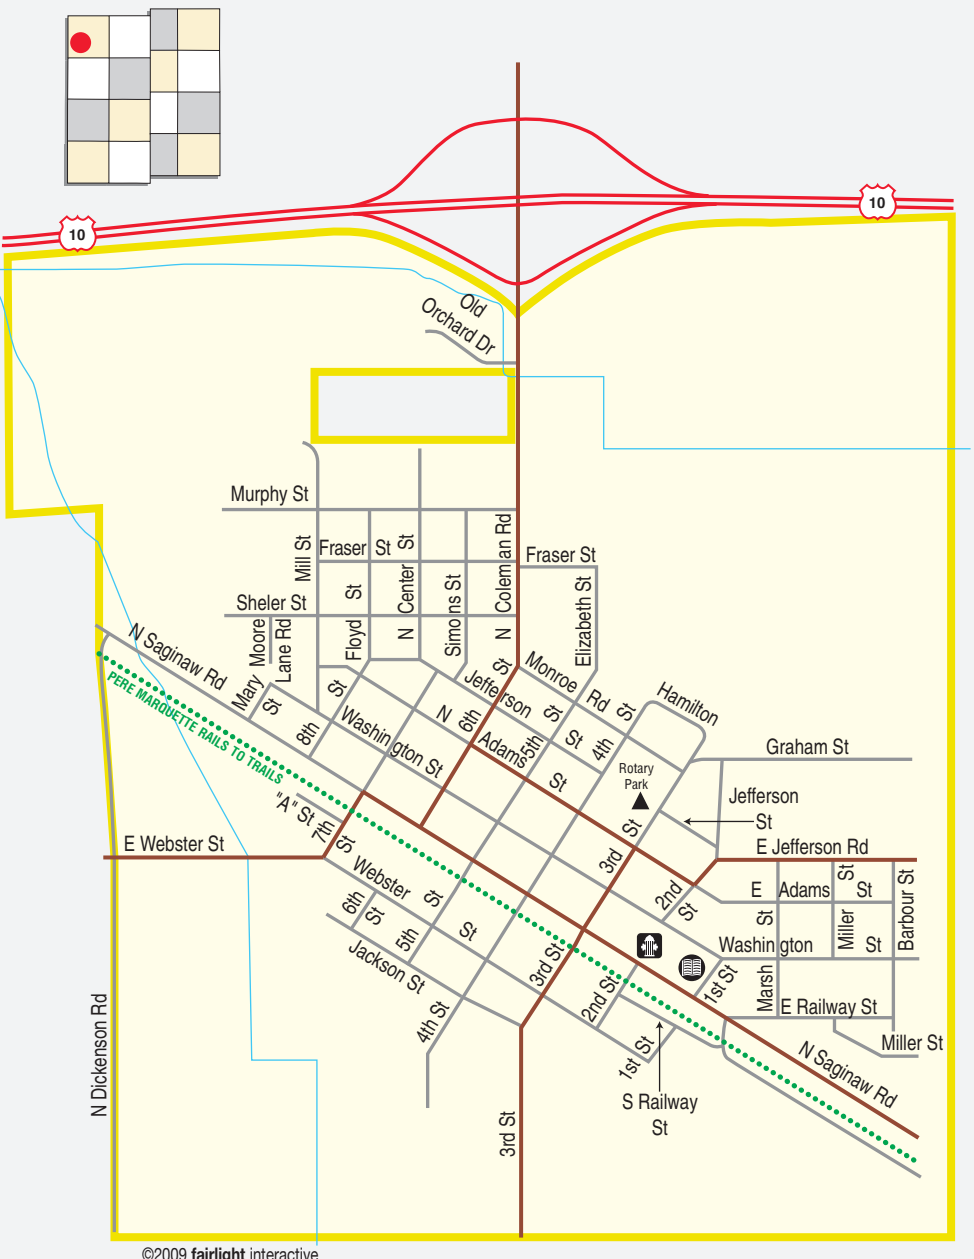

Coleman

Sanford