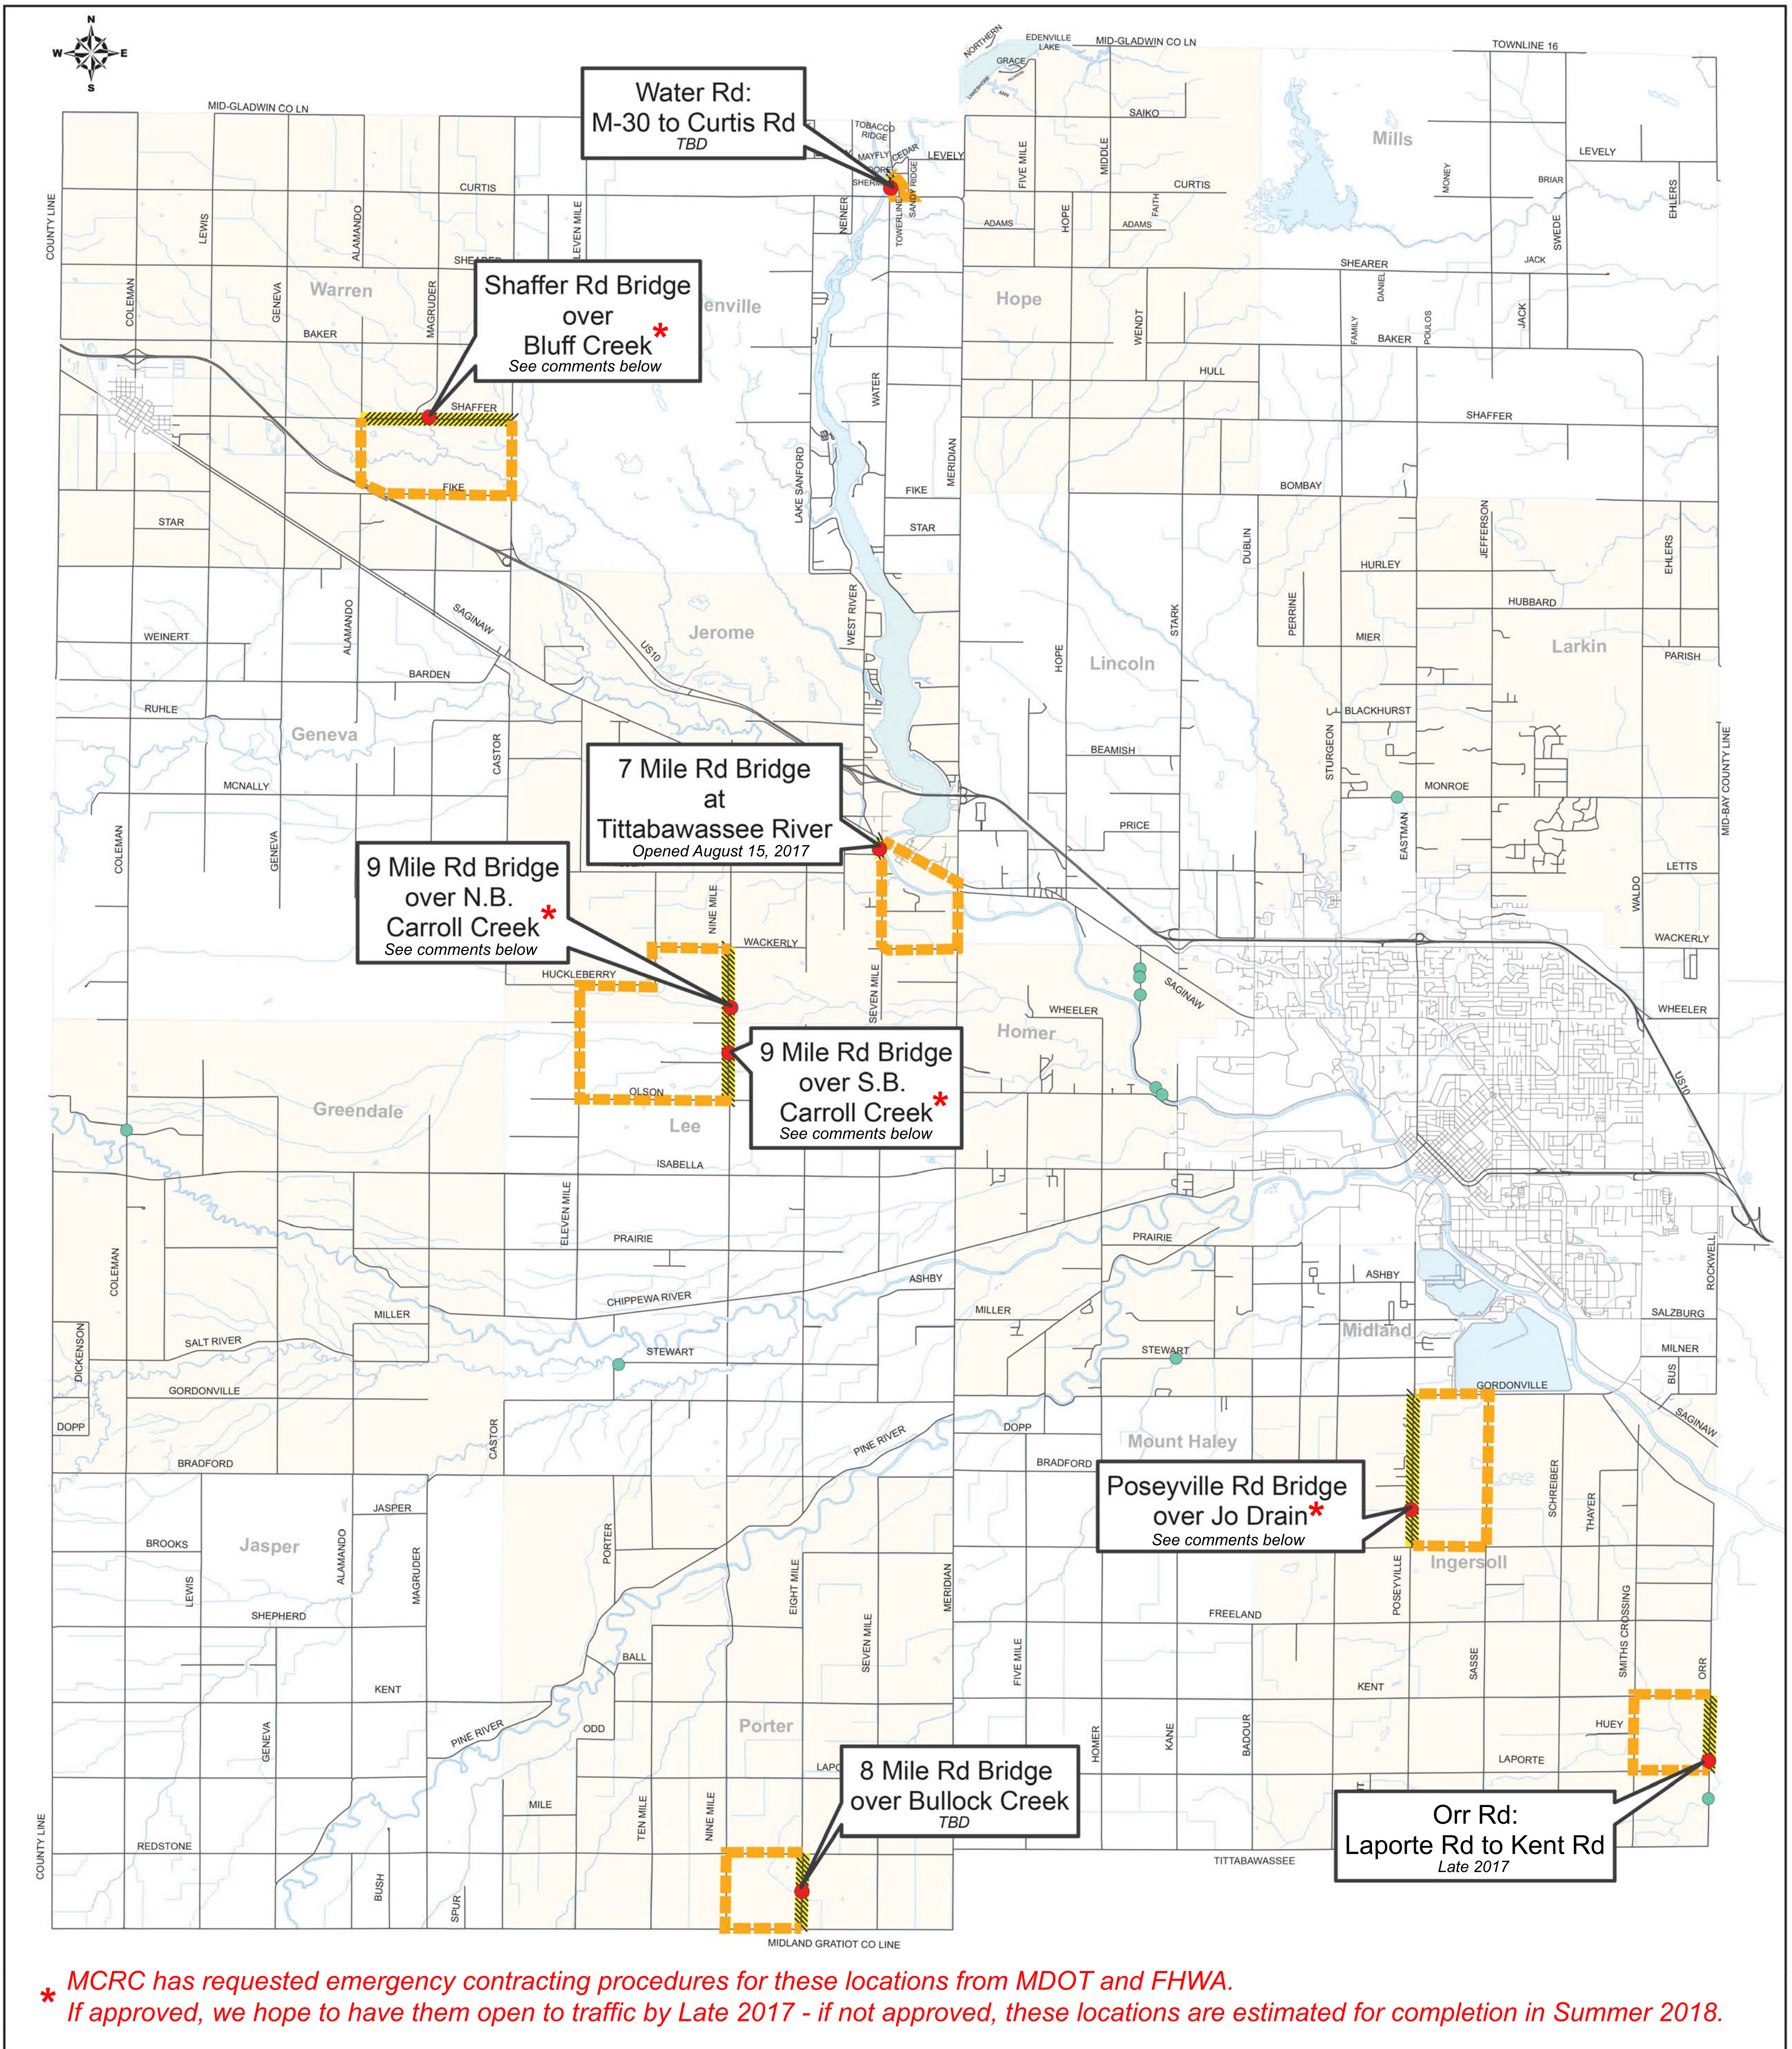

# 2017 Midland County Flood Damage Restoration Times for Currently Closed Roads

Permanent repairs are being scheduled for many locations where restrictions and temporary repairs exist.

## Midland County Road Commission

2334 North Meridian Road  
Sanford, Michigan 48657  
Office: 989-687-9060 Fax: 989-687-9121

LEGEND	
<span style="color: red;">●</span>	CLOSED LOCATIONS
<span style="color: green;">●</span>	RESTRICTED LOCATIONS
<span style="border-bottom: 1px dashed orange; width: 20px; display: inline-block;"></span>	DETOUR ROUTES
<span style="border-bottom: 1px dashed yellow; width: 20px; display: inline-block;"></span>	CLOSED ROADS