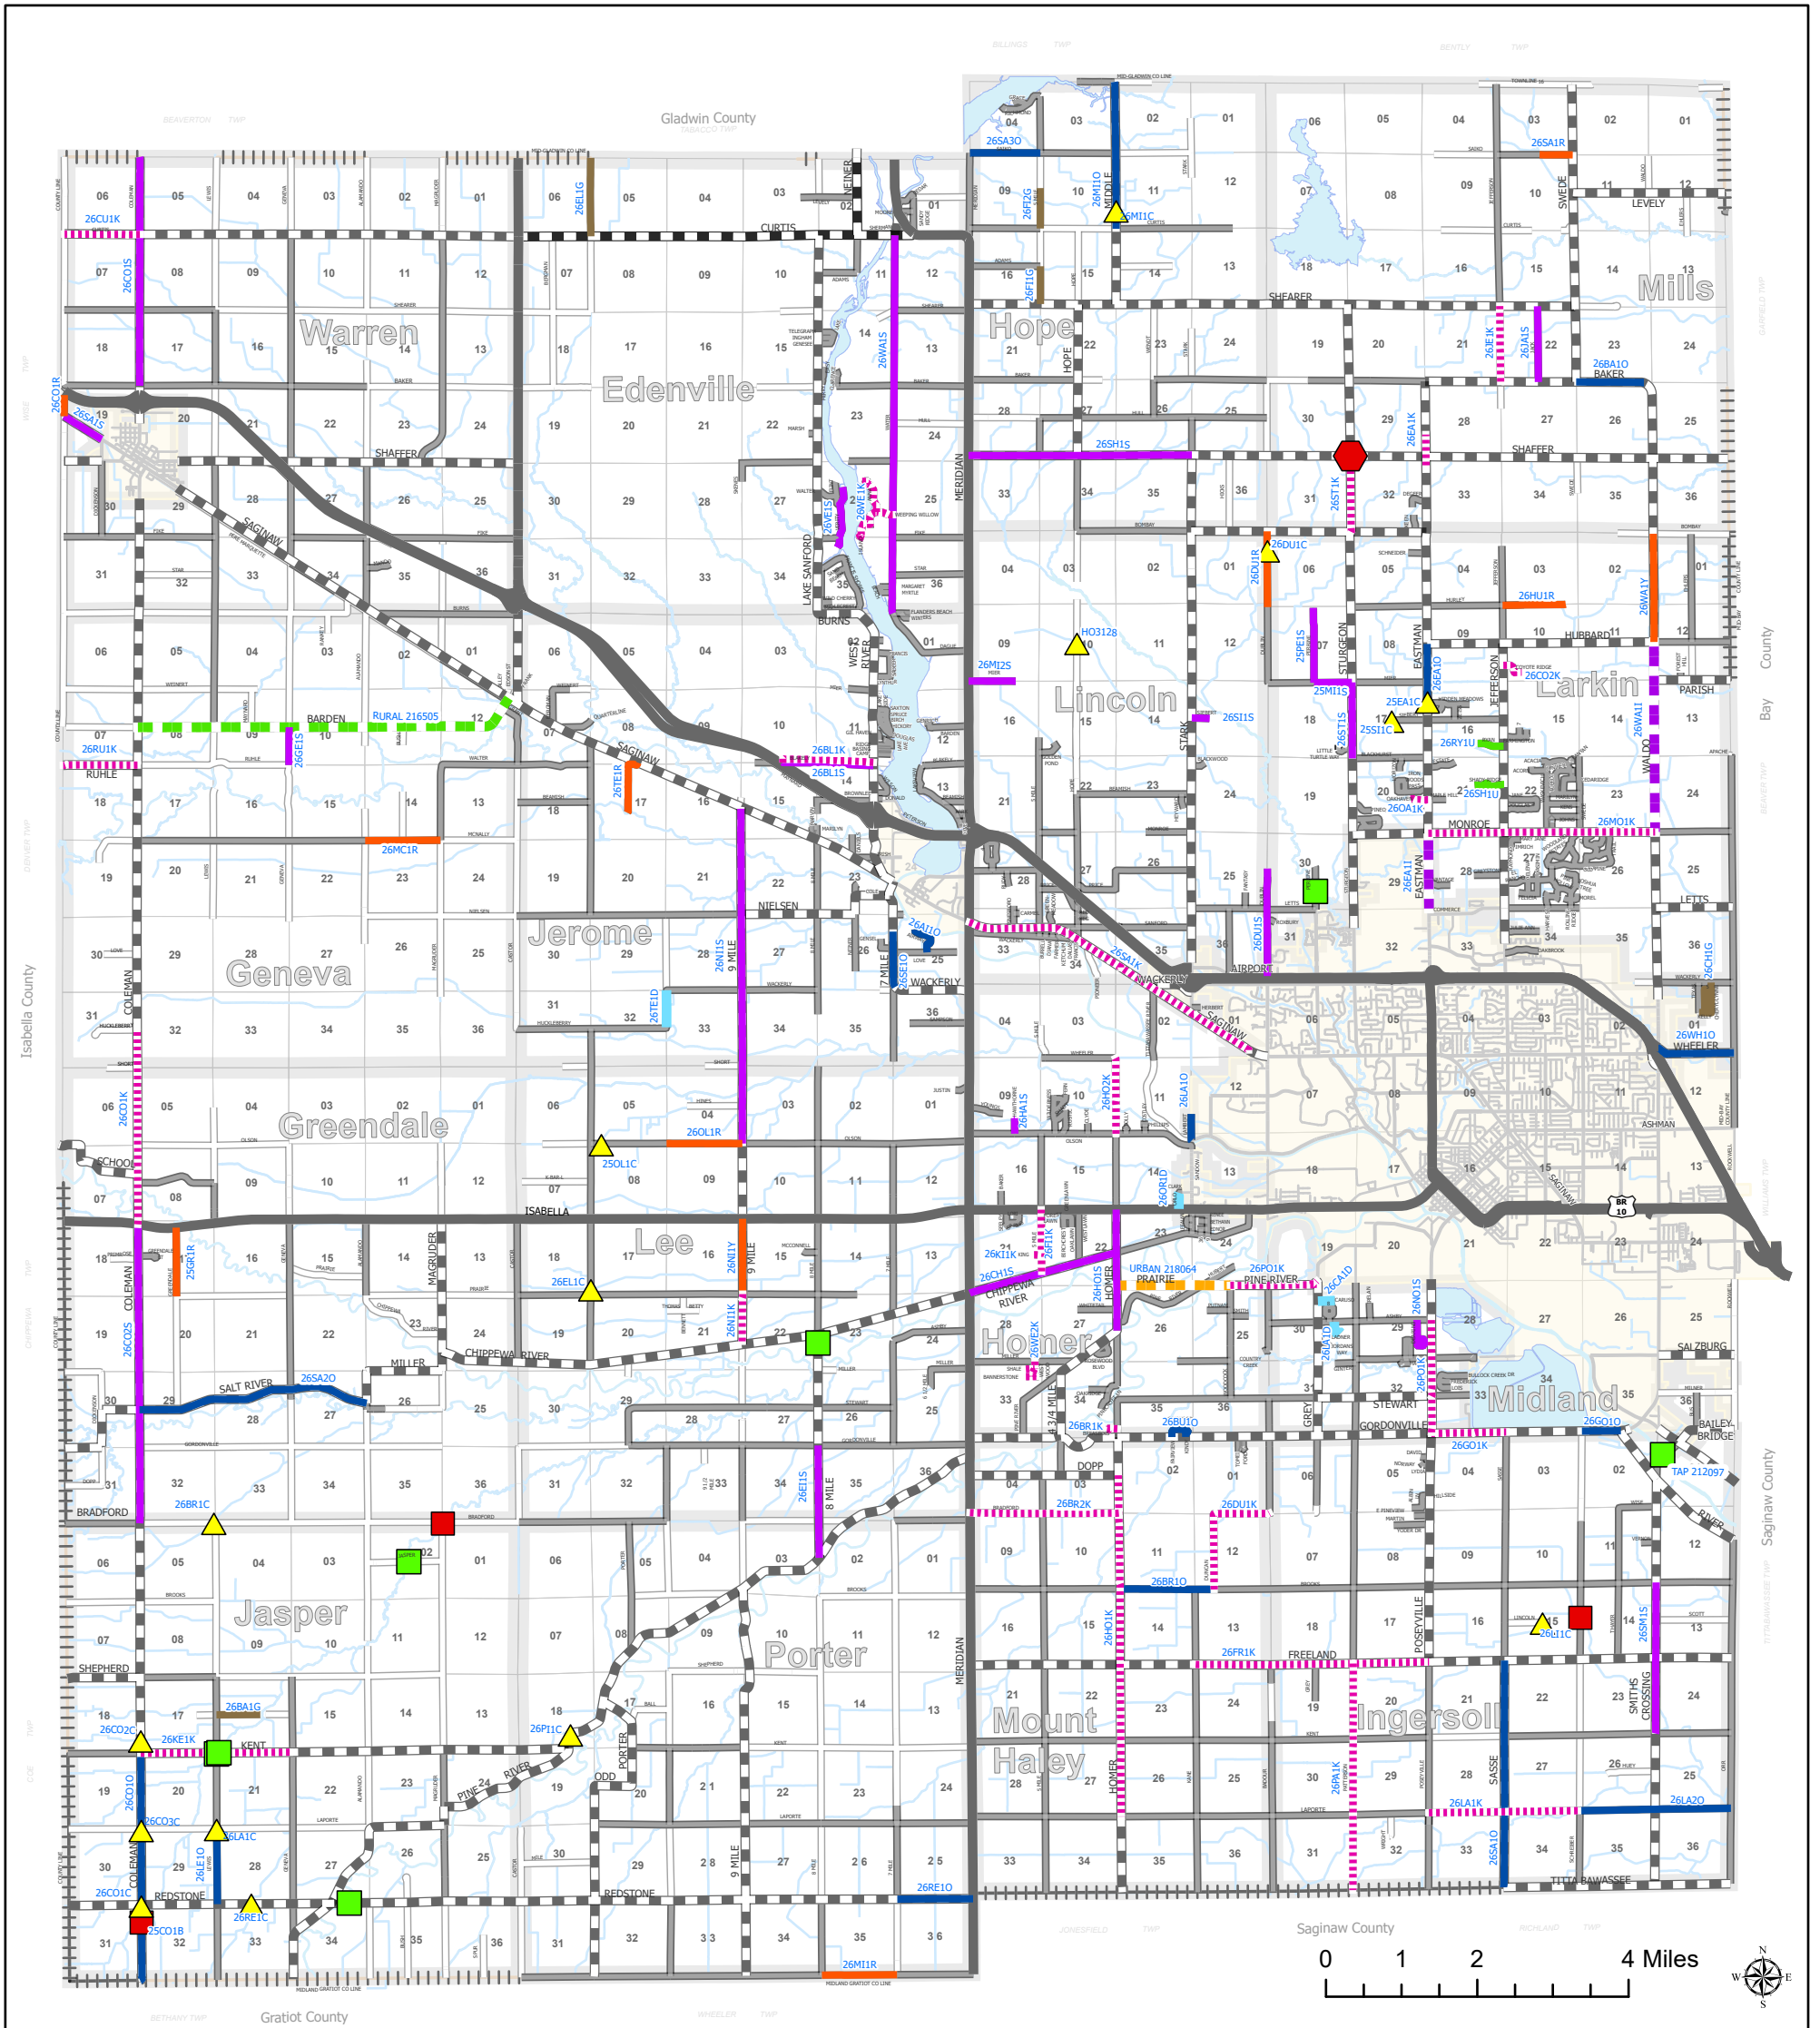

2026 Construction Program

Midland County Road Commission

This map represents primary planned projects and local signed estimates AS OF 4/14/2026. Please note that projects are subject to change at any time.

Midland County Road Commission

2334 North Meridian Road
Sanford, Michigan 48657
Office: 989-687-9060 Fax: 989-687-9121

LEGEND

- SAFETY INTERSECTION PROJECT
- BRIDGE CONSTRUCTION
- BRIDGE REHABILITATION
- PERMITTED CULVERTS
- GRAVEL
- DRAINAGE
- CRACK SEAL
- CHIP SEAL
- MICROSURFACE
- ASPHALT OVERLAY
- ASPHALT ULTRA THIN
- ASPHALT RECONSTRUCTION
- RURAL
- URBAN

ROADS

- STATE HIGHWAY
- PRIMARY
- COUNTY LOCAL - PAVED
- COUNTY LOCAL - UNPAVED
- ADJACENT COUNTY - PAVED
- ADJACENT COUNTY - UNPAVED
- CITY MAJOR
- CITY MINOR